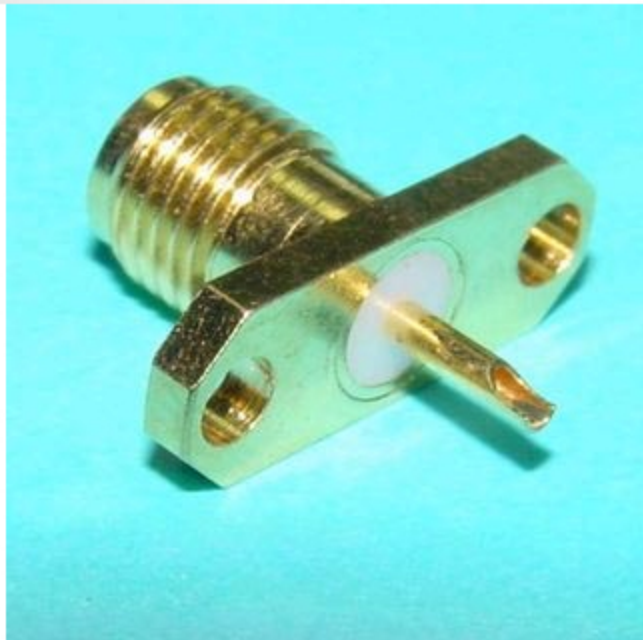

SSA-1105-A

SMA JACK PANEL RECEPTACLE (2 HOLE)