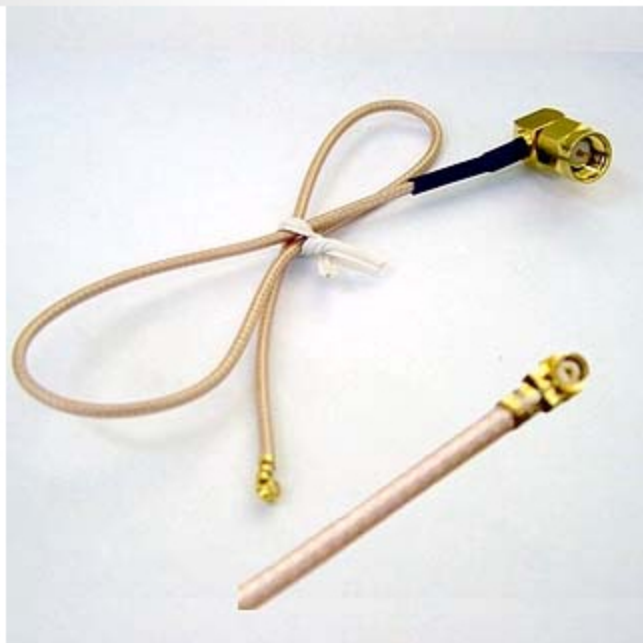

SC-2320-RG178-280MM

SMA R/A PLUG TO IPEX R/A PLUG WITH RG178 CABLE