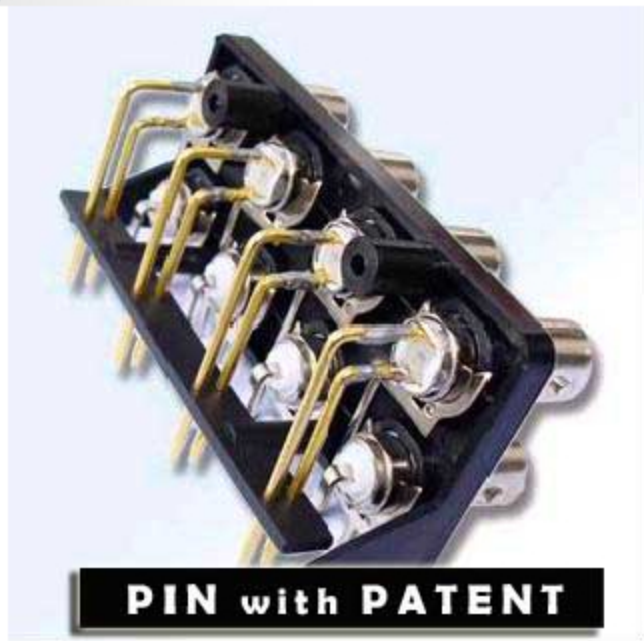

SB-124(2X4)SW

EIGHT BNC JACK IN TWO ROWS (SWITCH)

DEGREE : 90 / 180

<< PIN WITH PATENT >>