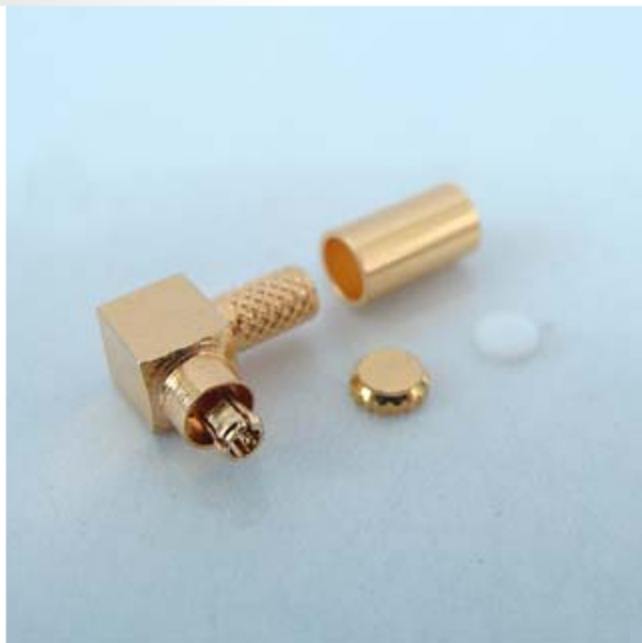

MC-2901A/RG316

MC-Card R/A Male Connector RG316