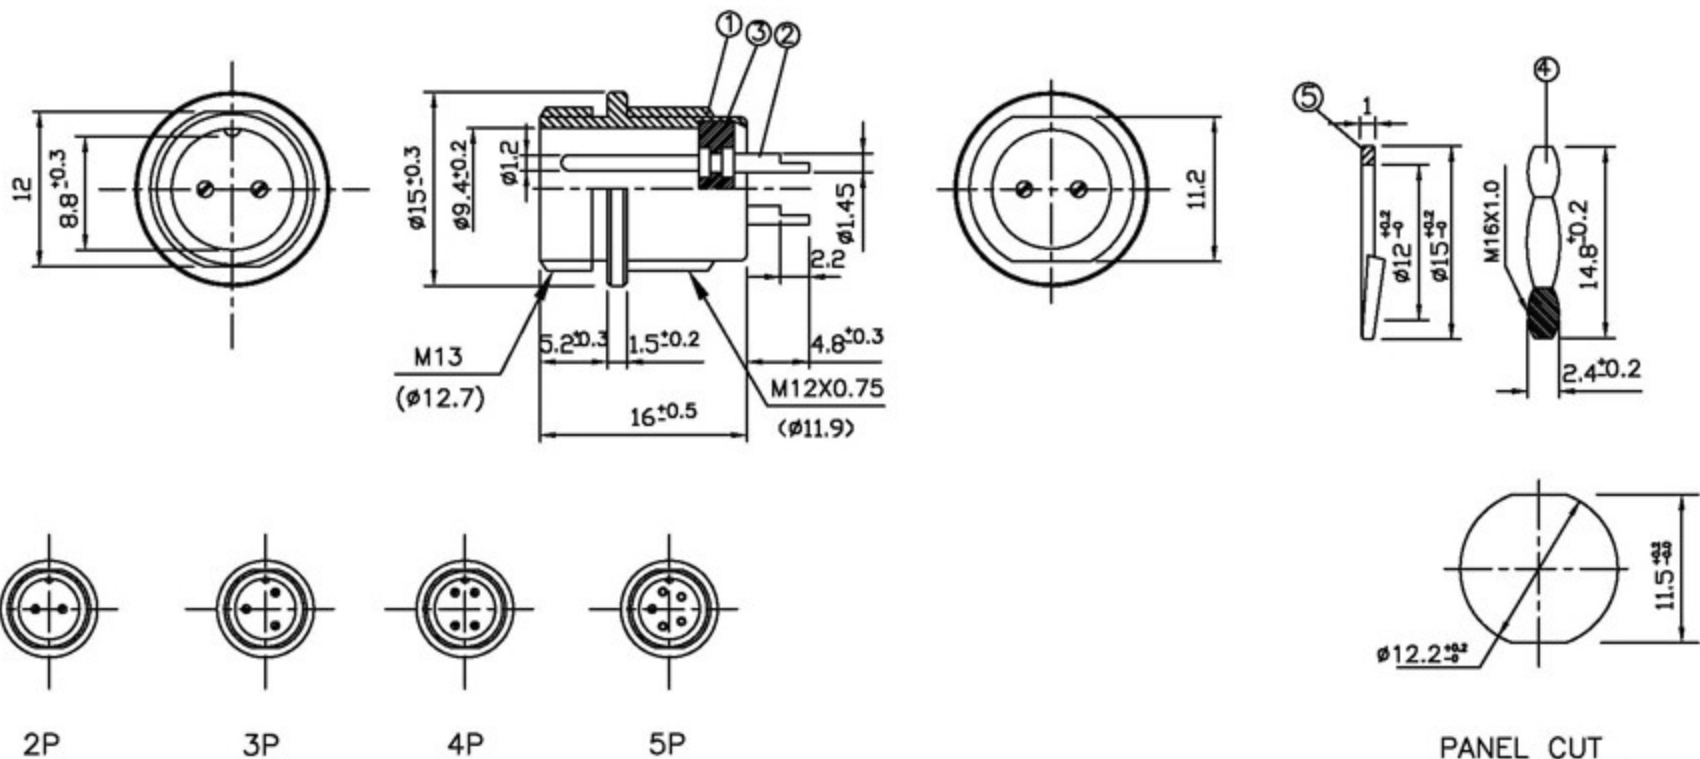

毅永企業有限公司 E-YUNG ENTERPRISE CO., LTD.

CHARACTERISTIC Of Electric	
Withstand Voltage	AC 1000V
Insulation Resistance	100MΩ MIN
Rating	3A 125V/250V
Current	3A

5	WASHER	1	SPC	NI		
4	NUT	1	BRASS	NI		
3	FIXED HOUSING	1	BAKELITE	BLACK		
2	SHAFT	2	BRASS	NI		
1	HOUSING	1	ZINC ALLOY	NI		
NO.	DESCRIPTION	QTY	MATERIAL	SPECIFICATION	REMARK	
DRAW BY	楊傑君	010609	SCALE	1 : 2	PROJ	ITEM NO. AP12-M
DEGN BY	YANG		UNIT	MM		TITLE MIC CONNECTOR(M12 TYPE)
APPD BY	RAY					DWG NO. AP12-M-CN36-A1