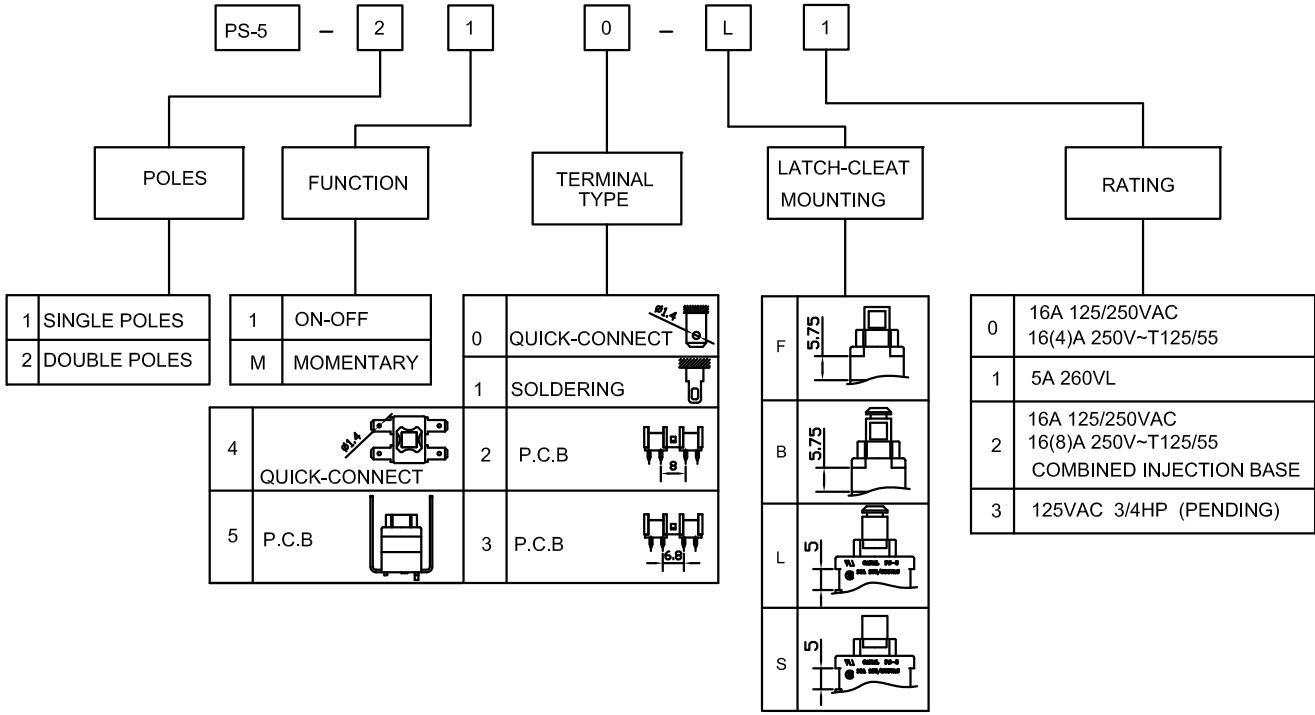

CLEAT FITTING

SNAP-IN MOUNTING