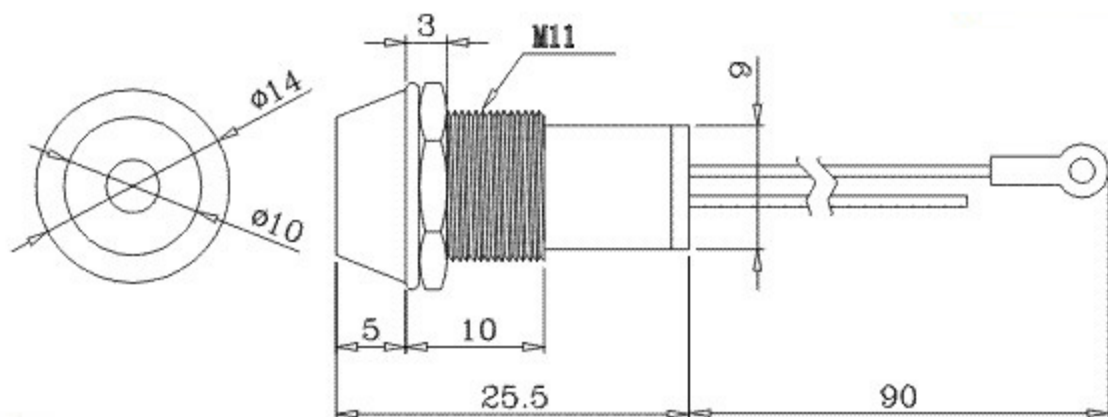

JI-707

Lamp Options : N1(120V Neon) , N2(220V Neon) ,
N3(380V Neon) , L1(6V LED) ,
L2(12V LED) , L3(24V LED) ,
P1(DC 6V) , P2(DC 12V) ,P3(DC 24V)