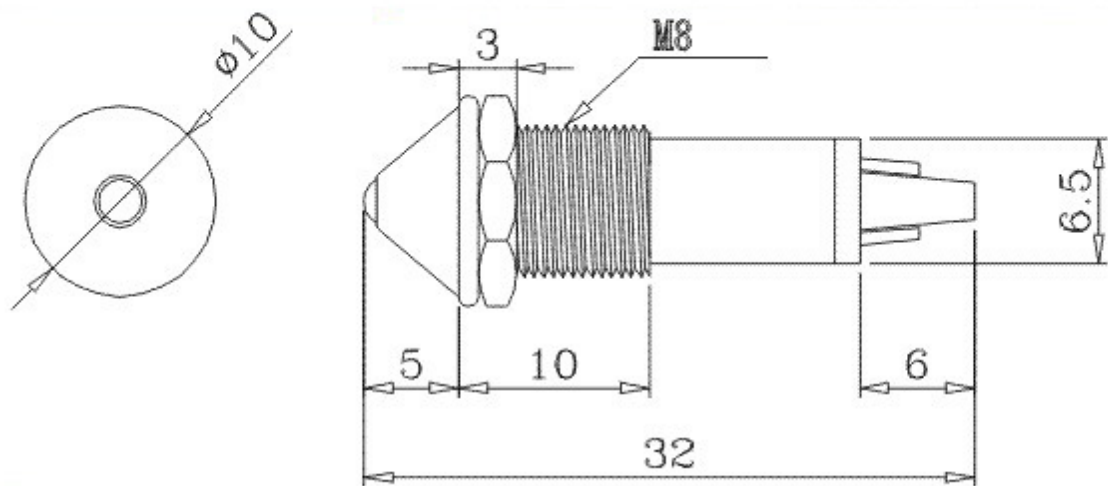

# JI-706

**Lamp Options : N1(120V Neon) , N2(220V Neon) ,  
N3(380V Neon) , L1(6V LED) ,  
L2(12V LED) , L3(24V LED) ,  
P1(DC 6V) , P2(DC 12V) ,P3(DC 24V)**